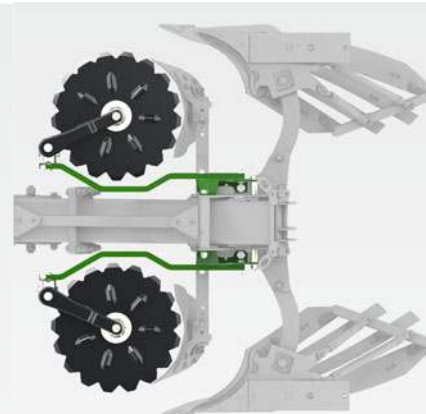

Serrated disc coultter, Ø 500 mm,
with extended holder

Serrated disc coultter, Ø 500 mm,
with short holder

Serrated disc coultter, Ø 600 mm,
with extended holder

Disc coulters – a clean solution

The disc coultter is important for leaving a clean finish to the ploughing. Disc coulters also make a considerable contribution to efficient ploughing. The disc coulters' precise cutting action helps achieve full inversion and complete incorporation of any crop residues as well as leaving an effective furrow clearance.

The disc coultter is available in a smooth or serrated profile with a diameter of 500 mm and in a serrated profile of 600 mm.

You can choose between short and long disc coultter carriers. In addition, the Teres can be optionally equipped with an adjustable disc coultter carrier.

Spring-loaded, serrated disc coultter,
Ø 500 mm

Skimmers – for every situation

M2 Skimmer

The M2 skimmer is universally suited for use in grassland ploughing as well as where there are large amounts of crop residues, especially maize straw.

L2 Skimmer

The L2 Skimmer has an even stronger turned shape than the M2 Skimmer. It is therefore suitable for incorporating extreme volumes of organic matter.

G2 Skimmer

The use of the G2 skimmer ensures blockage-free ploughing, especially on heavy and sticky ground or when ploughing grassland for the first time. The easy adjustability of the skimmers means that the finish is left even more precise.