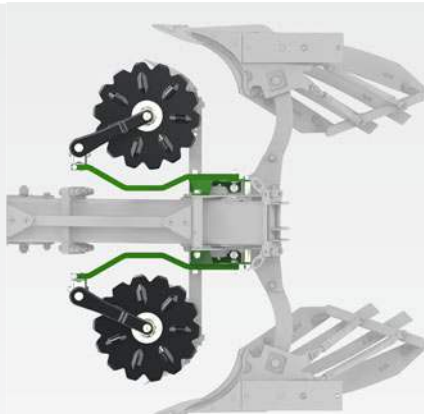

Serrated disc coultter, Ø 500 mm,
with extended holder

Serrated disc coultter, Ø 500 mm,
with short holder

Serrated disc coultter, Ø 600 mm,
with extended holder

Disc coulters – a clean solution

The disc coultter is important for leaving a clean finish to the ploughing. Disc coulters also make a considerable contribution to efficient ploughing. The disc coulters' precise cutting action helps achieve full inversion and complete incorporation of any crop residues as well as leaving an effective furrow clearance.

The disc coultter is available in a smooth or serrated profile with a diameter of 500 mm and in a serrated profile of 600 mm.

You can choose between short and long disc coultter carriers. In addition, the Teres can be optionally equipped with an adjustable disc coultter carrier.

Spring-loaded, serrated disc coultter,
Ø 500 mm

Skimmers – for every situation

M2 Skimmer

The M2 skimmer is universally suited for use in grassland ploughing as well as where there are large amounts of crop residues, especially maize straw.

L2 Skimmer

The L2 Skimmer has an even stronger turned shape than the M2 Skimmer. It is therefore suitable for incorporating extreme volumes of organic matter.

G2 Skimmer

The use of the G2 skimmer ensures blockage-free ploughing, especially on heavy and sticky ground or when ploughing grassland for the first time. The easy adjustability of the skimmers means that the finish is left even more precise.