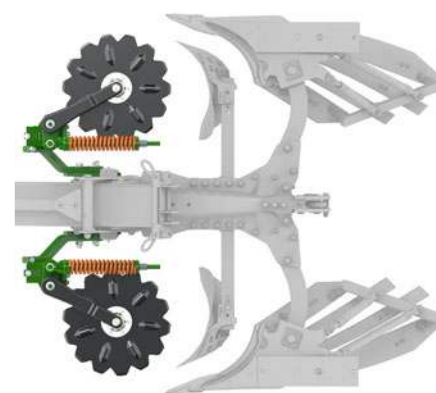

Serrated disc coultter, Ø 500 mm,
with extended holder

Serrated disc coultter, Ø 500 mm,
with short holder

Serrated disc coultter, Ø 600 mm,
with extended holder

Disc coulters – a clean solution

The disc coultter is important for leaving a clean finish to the ploughing. Disc coulters also make a considerable contribution to efficient ploughing. The disc coulters' precise cutting action helps achieve full inversion and complete incorporation of any crop residues as well as leaving an effective furrow clearance.

The disc coultter is available in a smooth or serrated profile with a diameter of 500 mm and in a serrated profile of 600 mm.

You can choose between short and long disc coultter carriers. In addition, the Teres can be optionally equipped with an adjustable disc coultter carrier.

Spring-loaded, serrated disc coultter,
Ø 500 mm

Skimmers – for every situation

M2 Skimmer

The M2 skimmer is universally suited for use in grassland ploughing as well as where there are large amounts of crop residues, especially maize straw.

L2 Skimmer

The L2 Skimmer has an even stronger turned shape than the M2 Skimmer. It is therefore suitable for incorporating extreme volumes of organic matter.

G2 Skimmer

The use of the G2 skimmer ensures blockage-free ploughing, especially on heavy and sticky ground or when ploughing grassland for the first time. The easy adjustability of the skimmers means that the finish is left even more precise.